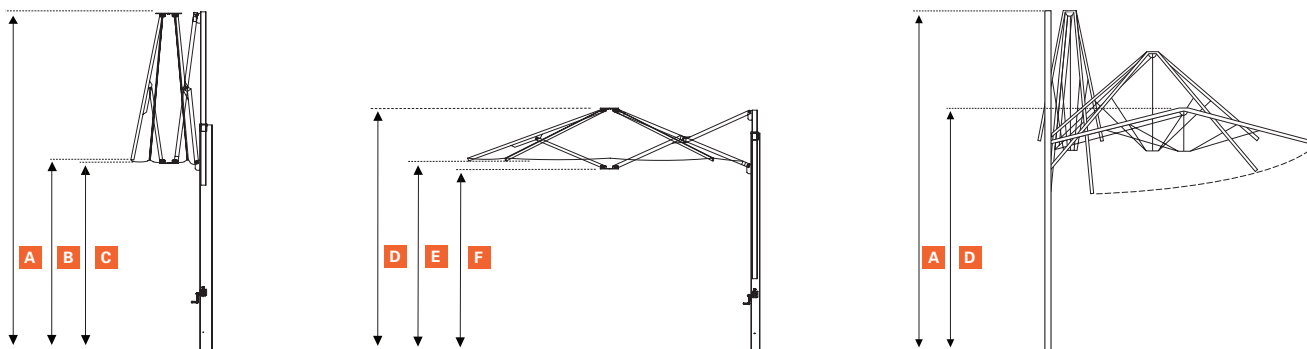

COVER

MDT-TEX 260 FR

- (Polyester - fire retardand)

MDT-TEX 300

- (Acryl)

more on request

ANCHORINGS

GROUND TUBE

- Type SA

// DIMENSIONS & MEASURES

**DIMENSIONS ARE IN METERS**

*all measurements are rounded

	 3 x 3	 3 x 4	 4 x 4	 4 x 5	 5 x 5
MASS					
Umbrella with packaging (kg)	70,5	73,5	96,5	110,5	136,5
Umbrella without packaging (kg)	60,5	63,5	86,5	105,5	126,5
Frame (kg)	58	60	86	100	120
Cover (kg)	2,5	3,5	4,5	5,5	6,5

CLOSED UMBRELLA

A Closed height (cm)	380	410	433	454	491
B Distance from volances to ground (cm)	143	125	120	104	106
C Distance from spokes to ground (cm)	164	158	150	134	136

OPEN UMBRELLA

D Opened height (cm)	293	320	319	335	345
E Distance from volances to ground (cm)	237	262	245	263	262
F Distance from plate to ground (cm)	218	249	235	251	243